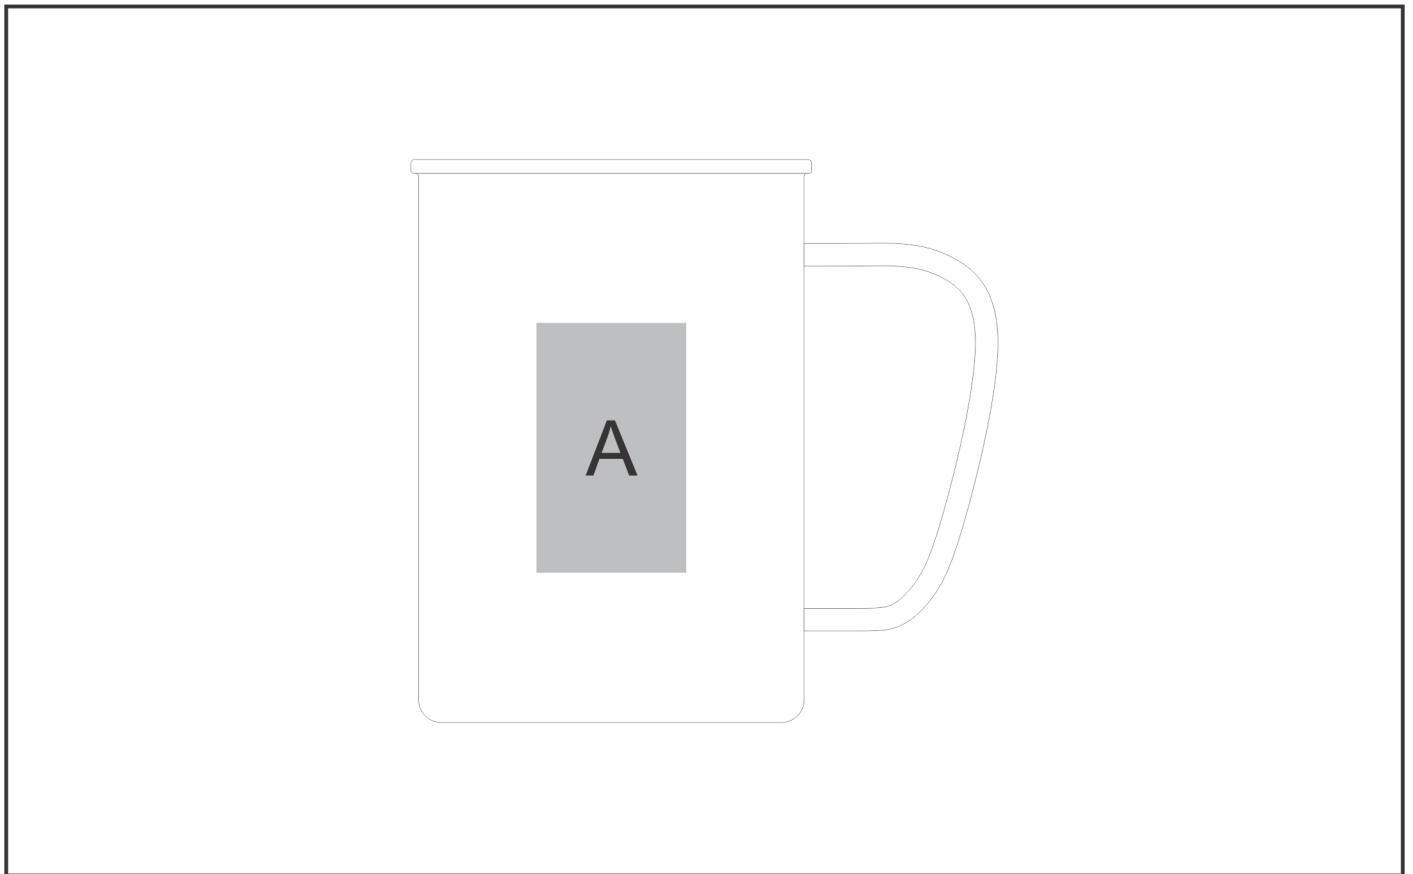

DR-SD-249-B

Serendipio Canyon Enamel Coffee Mug – 600ml

Need to know:

- Includes 1-Colour, 1-Position Pad Print (setup fees apply)

Branding Options:

Position A

1. Pad Printing (PC)

4 Colours

Size: 33mm wide x 50mm high